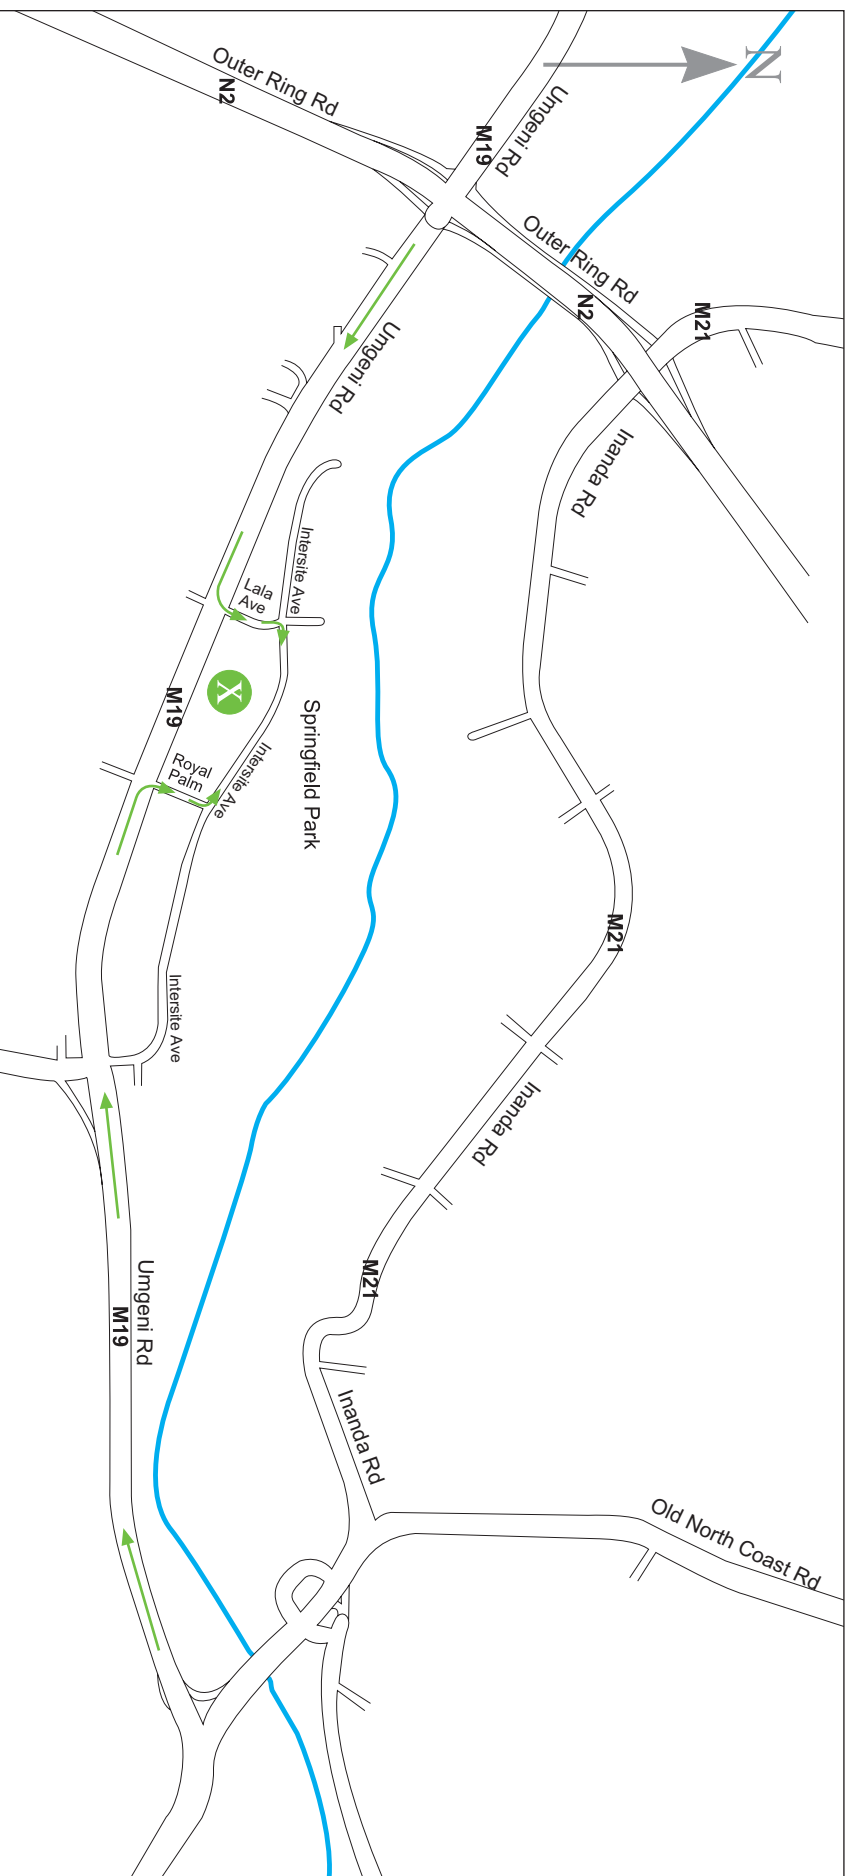

datanet

Infrastructure Group

DURBAN

**Physical Address**

Unit No. 3/3A
The Wolds "A"
82 Interstie Avenue
Springfield Park
Durban
4001
South Africa

Postal Address

PO Box 705
Hyper by the Sea
4053
South Africa

Contact Details

Telephone: +27 (0)31 263 0421
Facsimilie: +27 (0)31 263 0919
Website: www.datanet.co.za

Directions

From the N2, take Umgeni Road off-ramp and turn onto the M19 in the direction of town. Turn in a northerly direction in Lala Avenue and right into Interstie Avenue. Just a short way down the road on your left.

Or coming from town on Umgeni Road (M19) turn right into Royal Palm, left into Interstie Avenue, just a short way up on the right hand side.

GPS Co-Ordinates 29°48'37.63"S 30°59'33.75"E